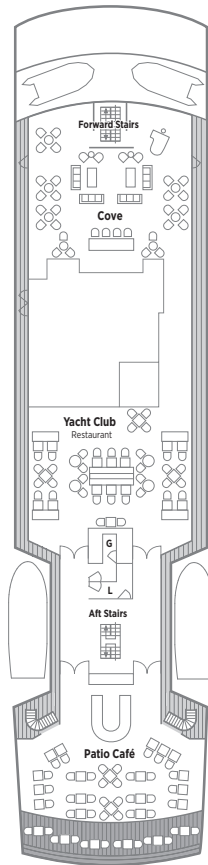

CRYSTAL ESPRIT® | DECK PLANS

SUNSET DECK 5

Sunset Bar
Sunset Grill
Sunset Gym & Sauna
Sunset Pool & Deck

CRYSTAL DECK 4

The Cove
The Patio Café
Yacht Club Restaurant

HORIZON DECK 3

Self Service Laundry
Spa / Serenity Suite

SEABREEZE DECK 2

The Compass Room
Reception
Self Service Laundry
Submersible Platform
The Pantry

SUITE CATEGORIES

OS OWNER'S SUITE 515 SQ. FT. (47.8 SQ. M.)	SEABREEZE DECK 2
S1 YACHT SUITE 280 SQ. FT. (26 SQ. M.)	HORIZON DECK 3
S2 YACHT SUITE 280 SQ. FT. (26 SQ. M.)	SEABREEZE DECK 2
S3 YACHT SUITE 280 SQ. FT. (26 SQ. M.)	SEABREEZE DECK 2 HORIZON DECK 3
S4 YACHT SUITE 223 SQ. FT. (20.7 SQ. M.)	SEABREEZE DECK 2

SPECIFICATIONS

GUEST CAPACITY	62
STAFF TO GUEST RATIO	1.44
GROSS REGISTERED TONS	3,370
LENGTH	279.72 FT. (85.26 M.)
WIDTH	46 FT. (14.0 M.)
DRAFT	12.53 FT. (3.82 M.)
CRUISING SPEED	MAX 14 KNOTS

CRYSTAL OWNER'S SUITE

DECK 2 | 515 SQ. FT. (47.8 SQ. M.)

OS ●

CRYSTAL YACHT SUITE

DECK 2 & 3 | S1, S2 & S3 – 280 SQ. FT. (26 SQ. M.)
S4 – 223 SQ. FT. (20.7 SQ. M.)

S1 ● | S2 ● | S3 ● | S4 ●

S1 | S2
S3 (307-Queen bed only)

S4 Queen bed