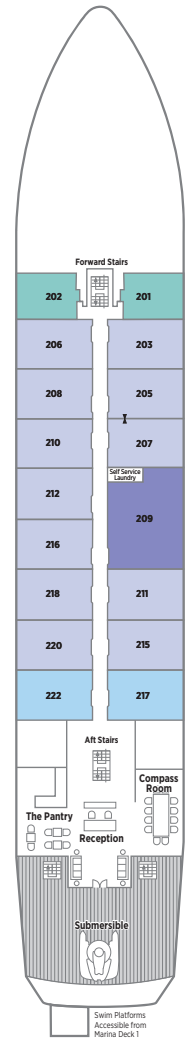

CRYSTAL ESPRIT® | DECK PLANS

SUNSET DECK 5

Sunset Bar
Sunset Grill
Sunset Gym & Sauna
Sunset Pool & Deck

CRYSTAL DECK 4

The Cove
The Patio Café
Yacht Club Restaurant

HORIZON DECK 3

Self Service Laundry
Spa / Serenity Suite

SEABREEZE DECK 2

The Compass Room
Reception
Self Service Laundry
Submersible Platform
The Pantry

SUITE CATEGORIES

OS OWNER'S SUITE 515 SQ. FT. (47.8 SQ. M.)	SEABREEZE DECK 2
S1 YACHT SUITE 280 SQ. FT. (26 SQ. M.)	HORIZON DECK 3
S2 YACHT SUITE 280 SQ. FT. (26 SQ. M.)	SEABREEZE DECK 2
S3 YACHT SUITE 280 SQ. FT. (26 SQ. M.)	SEABREEZE DECK 2 HORIZON DECK 3
S4 YACHT SUITE 223 SQ. FT. (20.7 SQ. M.)	SEABREEZE DECK 2

SPECIFICATIONS

GUEST CAPACITY	62
STAFF TO GUEST RATIO	1.44
GROSS REGISTERED TONS	3,370
LENGTH	279.72 FT. (85.26 M.)
WIDTH	46 FT. (14.0 M.)
DRAFT	12.53 FT. (3.82 M.)
CRUISING SPEED	MAX 14 KNOTS

CRYSTAL OWNER'S SUITE

DECK 2 | 515 SQ. FT. (47.8 SQ. M.)

OS ●

CRYSTAL YACHT SUITE

DECK 2 & 3 | S1, S2 & S3 – 280 SQ. FT. (26 SQ. M.)
S4 – 223 SQ. FT. (20.7 SQ. M.)

S1 ● | S2 ● | S3 ● | S4 ●

S1 | S2
S3 (307-Queen bed only)

S4 Queen bed