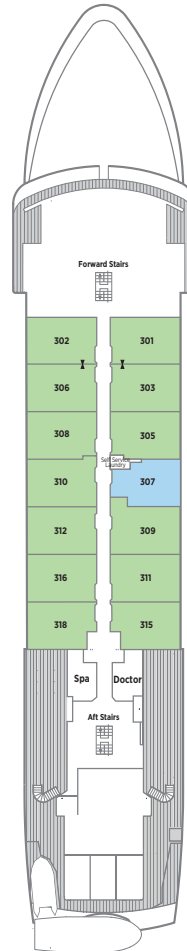

CRYSTAL ESPRIT® | DECK PLANS

SUNSET DECK 5

Sunset Bar
Sunset Grill
Sunset Gym & Sauna
Sunset Pool & Deck

CRYSTAL DECK 4

The Cove
The Patio Café
Yacht Club Restaurant

HORIZON DECK 3

Self Service Laundry
Spa / Serenity Suite

SEABREEZE DECK 2

The Compass Room
Reception
Self Service Laundry
Submersible Platform
The Pantry

SUITE CATEGORIES

OS OWNER'S SUITE 515 SQ. FT. (47.8 SQ. M.)	SEABREEZE DECK 2
S1 YACHT SUITE 280 SQ. FT. (26 SQ. M.)	HORIZON DECK 3
S2 YACHT SUITE 280 SQ. FT. (26 SQ. M.)	SEABREEZE DECK 2
S3 YACHT SUITE 280 SQ. FT. (26 SQ. M.)	SEABREEZE DECK 2 HORIZON DECK 3
S4 YACHT SUITE 223 SQ. FT. (20.7 SQ. M.)	SEABREEZE DECK 2

SPECIFICATIONS

GUEST CAPACITY	62
STAFF TO GUEST RATIO	1.44
GROSS REGISTERED TONS	3,370
LENGTH	279.72 FT. (85.26 M.)
WIDTH	46 FT. (14.0 M.)
DRAFT	12.53 FT. (3.82 M.)
CRUISING SPEED	MAX 14 KNOTS

CRYSTAL OWNER'S SUITE

DECK 2 | 515 SQ. FT. (47.8 SQ. M.)

OS ●

CRYSTAL YACHT SUITE

DECK 2 & 3 | S1, S2 & S3 – 280 SQ. FT. (26 SQ. M.)
S4 – 223 SQ. FT. (20.7 SQ. M.)

S1 ● | S2 ● | S3 ● | S4 ●

S1 | S2
S3 (307-Queen bed only)

S4 Queen bed