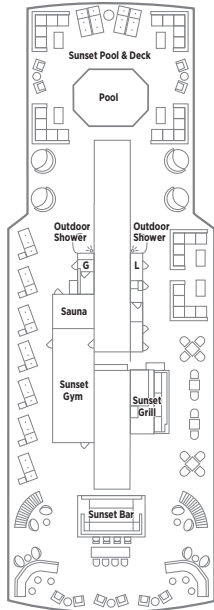

CRYSTAL ESPRIT® | DECK PLANS

SUNSET DECK 5

Sunset Bar
Sunset Grill
Sunset Gym & Sauna
Sunset Pool & Deck

CRYSTAL DECK 4

The Cove
The Patio Café
Yacht Club Restaurant

HORIZON DECK 3

Self Service Laundry
Spa / Serenity Suite

SEABREEZE DECK 2

The Compass Room
Reception
Self Service Laundry
Submersible Platform
The Pantry

SUITE CATEGORIES

OS OWNER'S SUITE 515 SQ. FT. (47.8 SQ. M.)	SEABREEZE DECK 2
S1 YACHT SUITE 280 SQ. FT. (26 SQ. M.)	HORIZON DECK 3
S2 YACHT SUITE 280 SQ. FT. (26 SQ. M.)	SEABREEZE DECK 2
S3 YACHT SUITE 280 SQ. FT. (26 SQ. M.)	SEABREEZE DECK 2 HORIZON DECK 3
S4 YACHT SUITE 223 SQ. FT. (20.7 SQ. M.)	SEABREEZE DECK 2

SPECIFICATIONS

GUEST CAPACITY	62
STAFF TO GUEST RATIO	1.44
GROSS REGISTERED TONS	3,370
LENGTH	279.72 FT. (85.26 M.)
WIDTH	46 FT. (14.0 M.)
DRAFT	12.53 FT. (3.82 M.)
CRUISING SPEED	MAX 14 KNOTS

CRYSTAL OWNER'S SUITE

DECK 2 | 515 SQ. FT. (47.8 SQ. M.)

OS ●

CRYSTAL YACHT SUITE

DECK 2 & 3 | S1, S2 & S3 – 280 SQ. FT. (26 SQ. M.)
S4 – 223 SQ. FT. (20.7 SQ. M.)

S1 ● | S2 ● | S3 ● | S4 ●

S1 | S2
S3 (307-Queen bed only)

S4 Queen bed